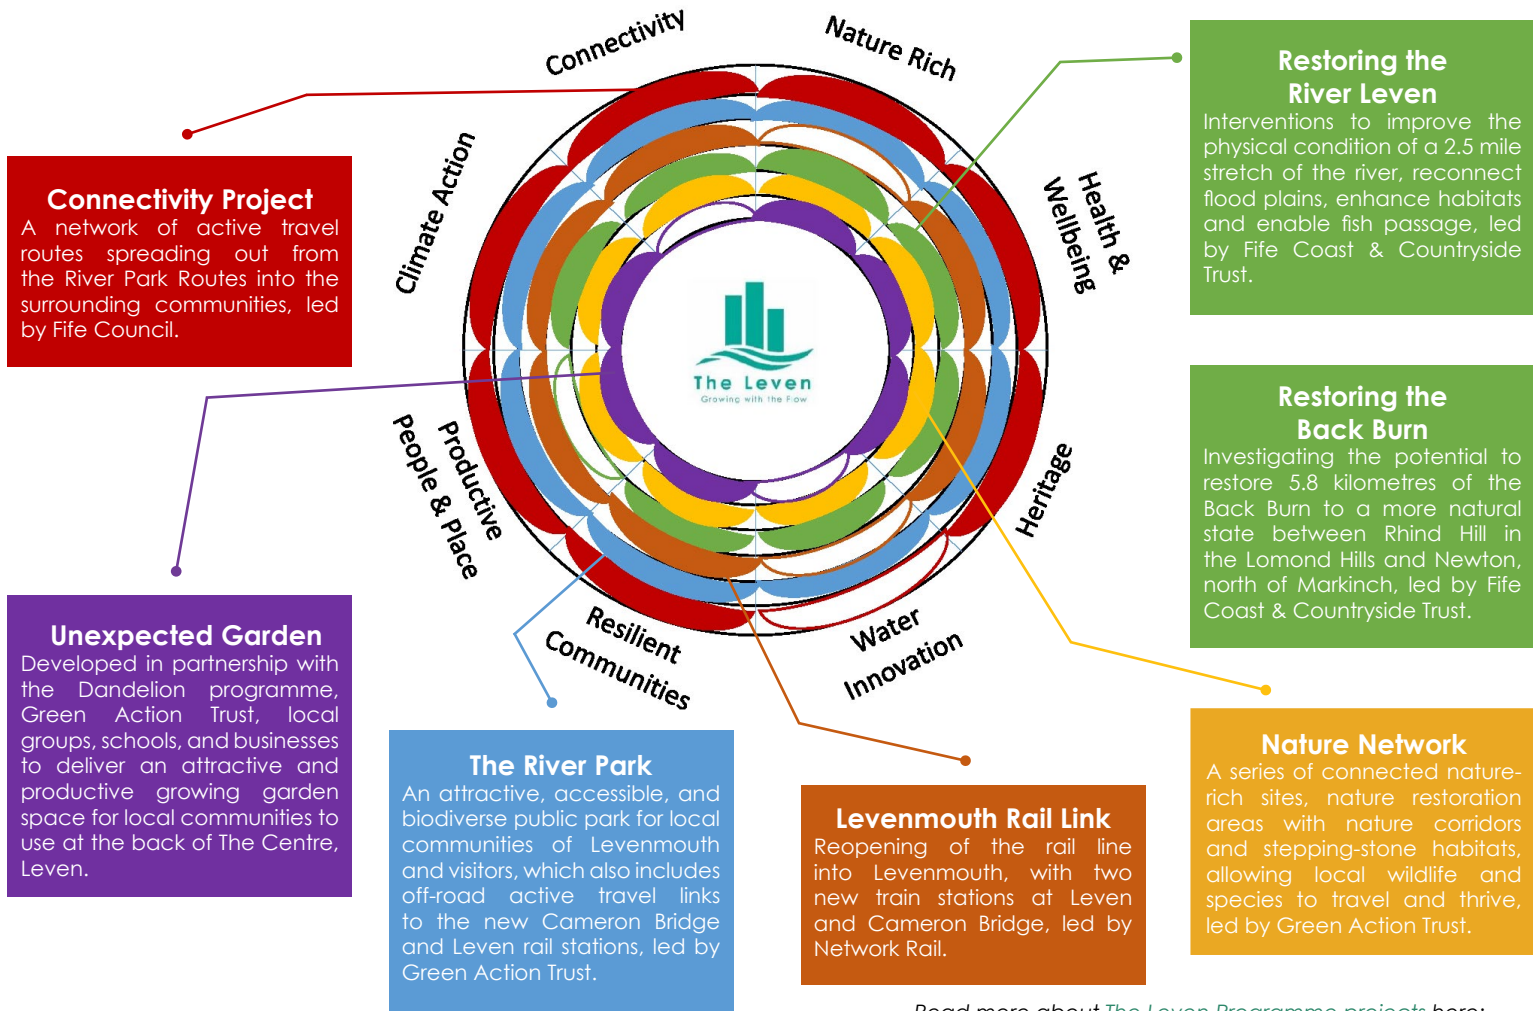

Stakeholders & Partners

Read more about
The Leven Programme here:
<https://www.theleven.org/>

Thematic Approach

The key themes of the **Leven Programme** are interconnected and integral to its holistic approach towards **environmental regeneration and community development**. They collectively contribute to the programme's overarching goal of transforming the River Leven catchment into a thriving, sustainable region that balances ecological health with economic resilience and social well-being.

Water Innovation

To explore solutions to droughts and floods, and create a resilient water environment that is climate-proof and supports all life.

With our initial focus on Levenmouth, the programme has developed a series of projects that will be undertaken between now and 2030 to help deliver on its vision.

These projects are guided by **The Leven Programme Sustainable Growth Agreement**. The agreement is in place to help focus the delivery of the ambitious vision for inclusive growth across the River Leven catchment area.

An overview of some our current projects is on the next page.

Current Projects & Related Themes

The wheel of life is how we visualise whether a project will deliver towards each theme by assigning the project a colour and filling in a segment below the theme by bringing the wheel to life with colour.