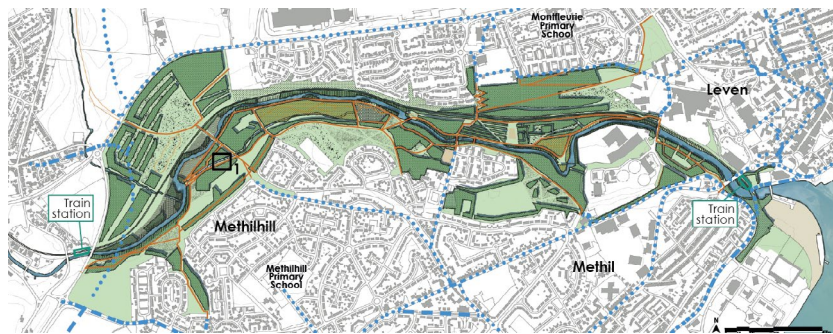

Since 2018, **The Leven Programme** partners have worked collaboratively to produce a suite of initial designs and proposals to regenerate the river valley in Levenmouth and its surrounding communities.

If construction and delivery funding is secured, these initial works will be delivered up until 2028 contributing to **transformational change**. The partnership will share this groundbreaking learning across the River Leven catchment and beyond.